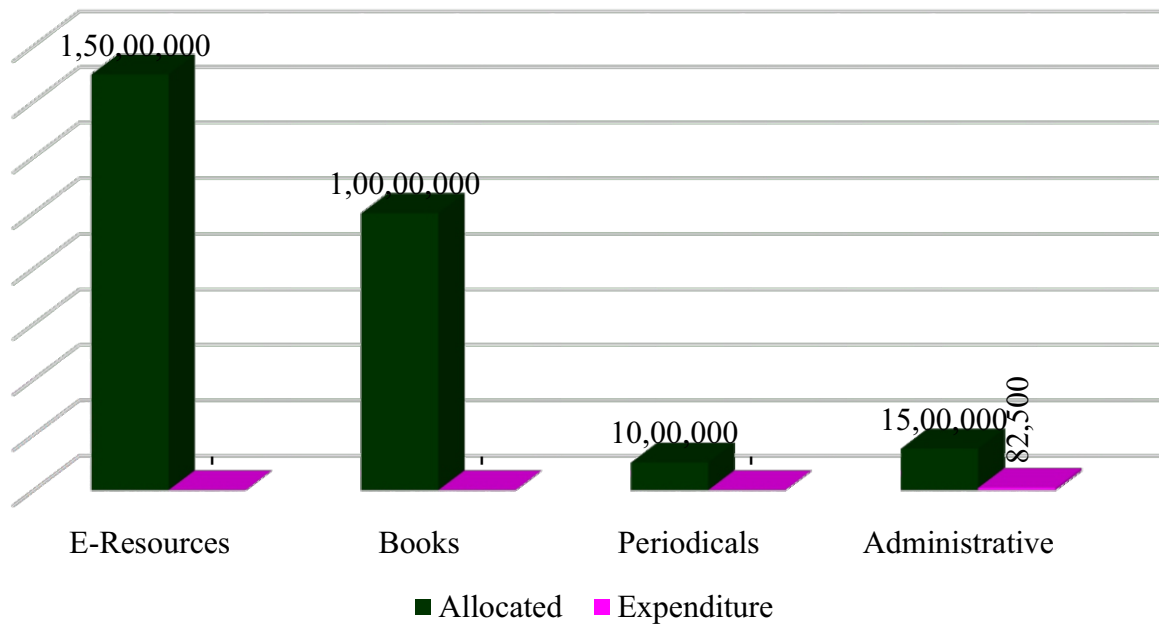

Budget (Rs.)

Subscribed E-Resources

e-Resources Subscribed for Kavayitri Bahinabai Chaudhari North Maharashtra University, Jalgaon

Search within results

E-resources	Subscription Period	Subscription Type	Journals	Download	More Info
American Institute of Physics	January 2024 to December 2024	Core	View Journals	📄	more
American Physical Society	January 2024 to December 2024	Core	View Journals	📄	more
Annual Reviews	January 2024 to December 2024	Core	View Journals	📄	more
Institute for Studies in Industrial Development (ISID) Database	April 2024 to March 2025	Core	--	--	more
JGate Plus (JCCC)	January 2024 to June 2024	Core	--	--	more
JSTOR	January 2024 to December 2024	Core	View Journals	📄	more
Oxford University Press	April 2023 to March 2024	Core	View Journals	📄	more
Project Muse	January 2024 to December 2024	Core	View Journals	📄	more
Springer Link 1700 Collection and Nature Journal	January 2024 to December 2024	Core	View Journals	📄	more
Taylor and Francis	January 2024 to December 2024	Core	View Journals	📄	more
Web of Science	January 2024 to December 2024	Core	--	--	more

Showing 1 to 11 of 11 entries

Shodh Shuddhi Access