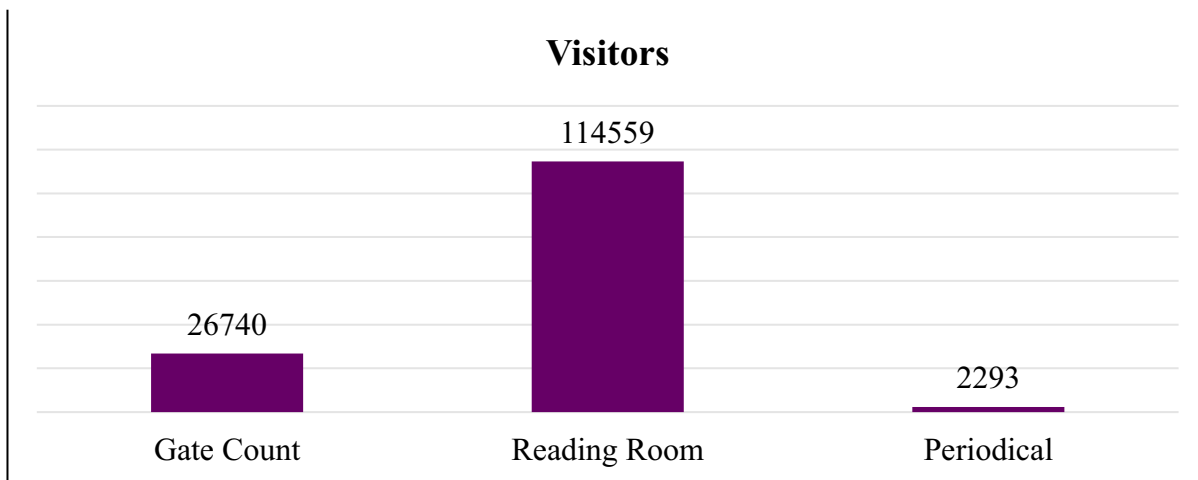

Collection Development

Collection Type	Upto 2023		Newly Added 23-24		Total	
	Number	Cost (Rs.)	Number	Cost (Rs.)	Number	Cost (Rs.)
Print Books	88790	117235331/-	67	50952/-	88857	117286283/-
Print Journals		-	-	-	-	-
Thesis	6543	-	93		6636	
E-Databases	04	4207000/-				4207000/-
Gratis Books	9992	135712/-	67	50952/-	10059	186664/-